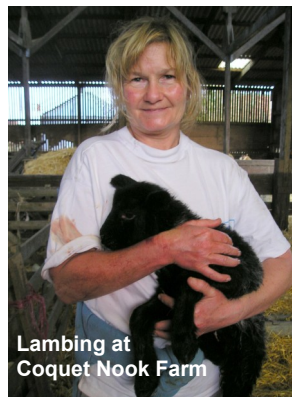

Lambing at Coquet Nook Farm

A small supplement applies to weekends and bank holidays

Pet Taxi / Pet to Vet

Make going to the vets easier

For those tricky times when transport or yourselves are not available we will collect your pet and take it to its destination, accompanied or unaccompanied.

£15.00 per hour (+ mileage)